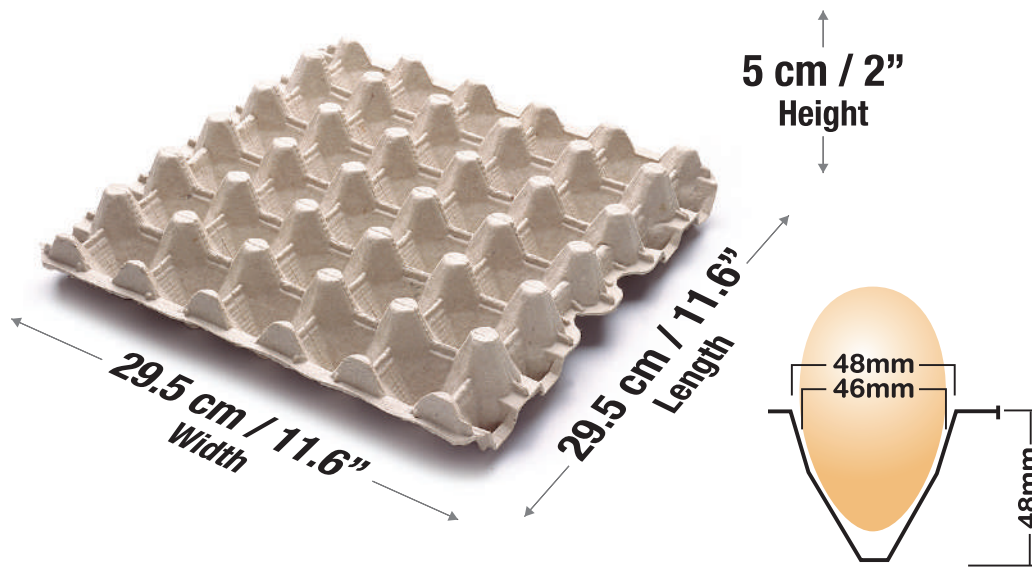

SPECIFICATIONS

MATERIAL: MOLDED PULP

COLOR: GRAY, PURPLE, OCHER, GREEN AND OTHER COLORS

RECOMMENDED FOR: RECOMMENDED FOR 30 EGGS FROM
0.126 LBS (57GR) TO 0.154 LBS (70GR)

PACKAGING: PLASTIC BAGS

PRODUCT DIMENSIONS:

UNITS PER BAG	WEIGHT (STD)		VOLUMEN (STD)		PACKAGE DIMENSIONS					
	(kg):	(lb):	(m ³):	(ft ³):	CENTIMETERS			INCHES		
140	8.2	18.04	0.08	2.825	Width	Length	Height	Width	Length	Height
					29.5	29.5	92	11.6	11.6	36.2