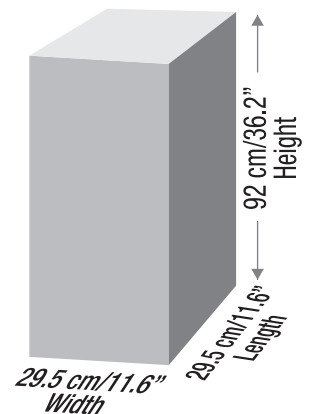

SPECIFICATIONS

MATERIAL: MOLDED PULP

COLOR: GRAY, PURPLE, OCHER, GREEN AND OTHER COLORS

RECOMMENDED FOR: RECOMMENDED FOR 30 EGGS FROM
0.126 LBS (57GR) TO 0.154 LBS (70GR)

PACKAGING: PLASTIC BAGS

PRODUCT DIMENSIONS:

UNITS PER BAG	WEIGHT (STD)		VOLUMEN (STD)		PACKAGE DIMENSIONS					
	(kg):	(lb):	(m ³):	(ft ³):	CENTIMETERS			INCHES		
140	8.2	18.04	0.08	2.825	Width	Length	Height	Width	Length	Height
					29.5	29.5	92	11.6	11.6	36.2

GTIN

WAREHOUSING INSTRUCTIONS

- 9 packages per level
- 6 levels
- 54 packages per pallet
- No more than 3 pallets up

The tray fingers must be aligned top and bottom

All the data and images are the property of MOLPACK Corporation