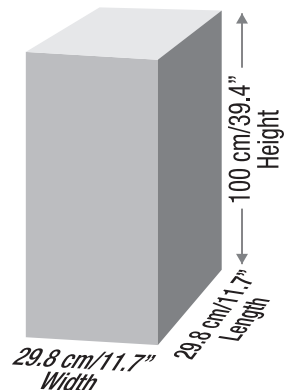

WAREHOUSING INSTRUCTIONS

- 9 packages per level
- 6 levels
- 54 packages per pallet
- No more than 3 pallets up

All the data and images are the property of MOLPACK Corporation