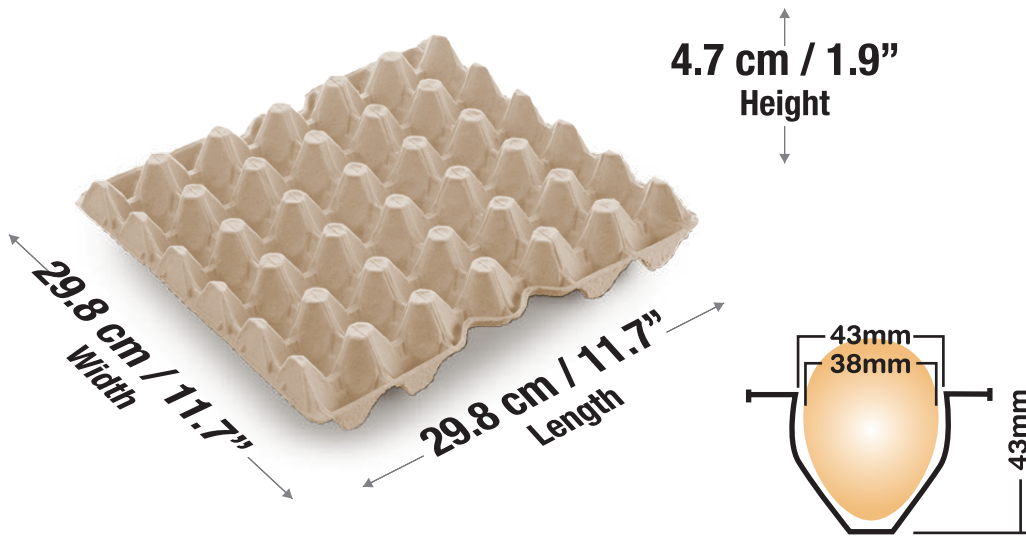

**SPECIFICATIONS**

MATERIAL: **MOLDED PULP**

COLOR: **GRAY, PURPLE, OCHER, GREEN AND OTHER COLORS**

RECOMMENDED FOR: **RECOMMENDED FOR 30 EGGS FROM  
0.127 LBS (58GR) TO 0.145 LBS (66GR)**

PACKAGING: **PLASTIC BAGS**

PRODUCT DIMENSIONS:

-  **Biodegradable**
-  **Recyclable**
-  **Compostable**
-  **Resistant**

UNITS PER BAG	WEIGHT (STD)		VOLUMEN (STD)		PACKAGE DIMENSIONS					
	(kg):	(lb):	(m <sup>3</sup> ):	(ft <sup>3</sup> ):	CENTIMETERS			INCHES		
<b>140</b>	<b>9.8</b>	<b>21.56</b>	<b>0.09</b>	<b>3.178</b>	Width   Length   Height	Width   Length   Height	Width   Length   Height	Width   Length   Height	Width   Length   Height	Width   Length   Height
					<b>29.8</b>   <b>29.8</b>   <b>100</b>	<b>11.7</b>   <b>11.7</b>   <b>39.4</b>				