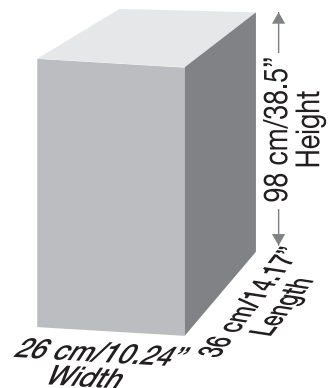

WAREHOUSING INSTRUCTIONS

- 36 packages per level
- 6 levels
- 6 packages per pallet
- 2 vertical pallets
- Store under shade

All the data and images are the property of MOLPACK Corporation