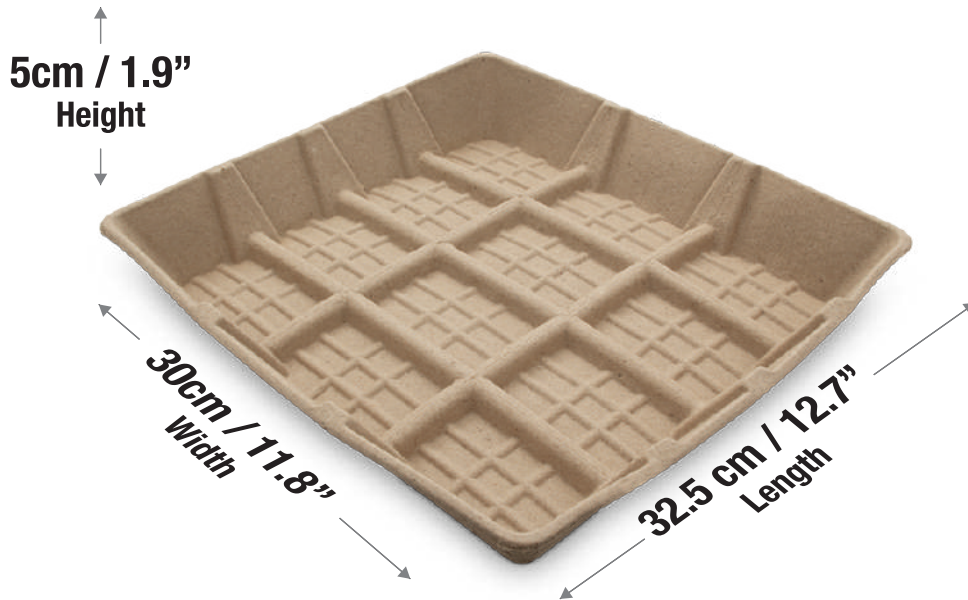

SPECIFICATIONS

MATERIAL: BIODEGRADABLE MOLDED CELLULOSE PULP

COLOR: GRAY

RECOMMENDED FOR: ALL TYPES OF VEGETABLES, LEGUMES, FRUITS AND FOODS WITH PEEL OR SKIN

PACKAGING: GREEN PLASTIC BAGS

PRODUCT DIMENSIONS:

UNITS PER BAG	WEIGHT (STD)		VOLUMEN (STD)		PACKAGE DIMENSIONS					
	(kg):	(lb):	(m ³):	(ft ³):	CENTIMETERS			INCHES		
140	8.12	17.90	0.0045	0.16	Width	Length	Height	Width	Length	Height
					30	32.5	70	11.80	12.80	27.50

GTIN

WAREHOUSING INSTRUCTIONS

- 60 packages per level
- 6 levels
- 10 packages per pallet
- 2 vertical pallets
- Store under shade