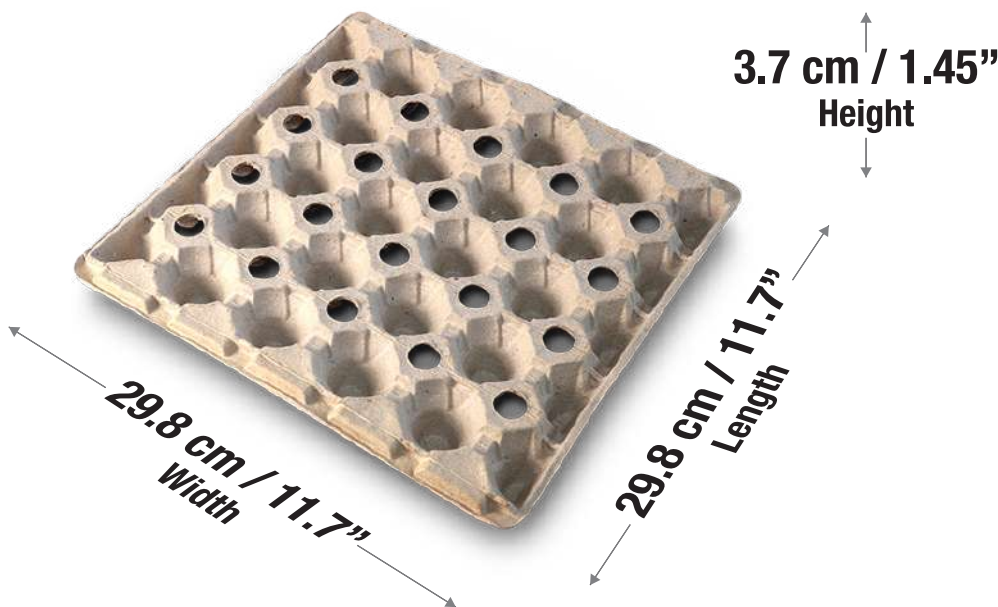

SPECIFICATIONS

MATERIAL: **MOLDED PULP**

COLOR: **GRAY, PURPLE, OCHER, GREEN AND OTHER COLORS**

RECOMMENDED FOR: **EGG TRAY/FILLER COVER FOR 20 EGGS**

PACKAGING: **PLASTIC BAGS**

PRODUCT DIMENSIONS:

UNITS PER BAG	WEIGHT (STD)		VOLUMEN (STD)		PACKAGE DIMENSIONS					
	(kg):	(lb):	(m ³):	(ft ³):	CENTIMETERS			INCHES		
140	7.0	15.4	0.072	2.54	Width	Length	Height	Width	Length	Height
					29.8	29.8	81	11.7	11.7	31.8

GTIN

WAREHOUSING INSTRUCTIONS

- 6 packages per level
- 8 levels
- 48 packages per pallet
- No more than 3 pallets up