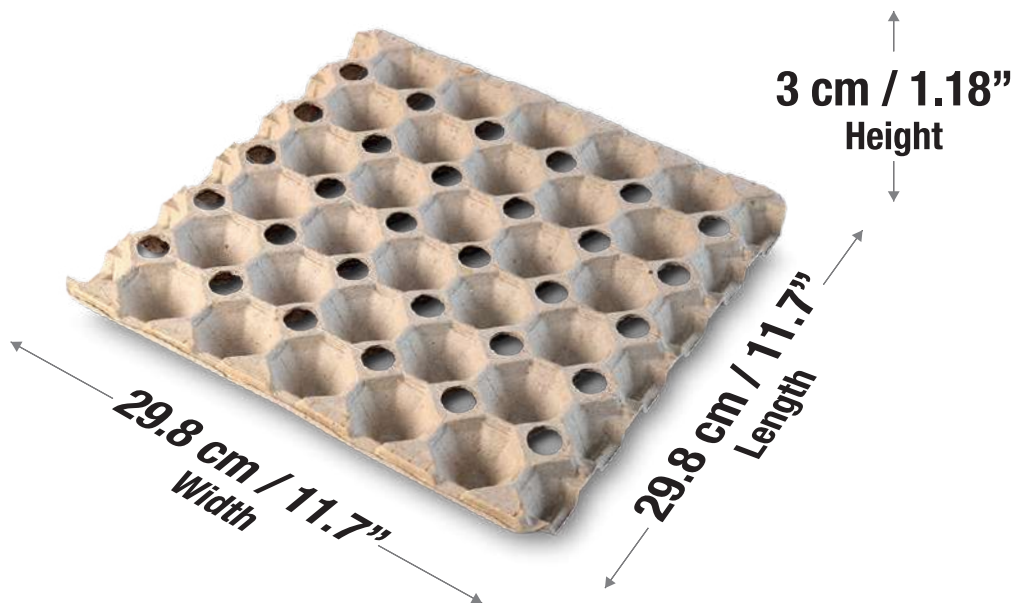

SPECIFICATIONS

MATERIAL: **MOLDED PULP**

COLOR: **GRAY, PURPLE, OCHER, GREEN AND OTHER COLORS**

RECOMMENDED FOR: **EGG TRAY/FILLER COVER FOR 30 EGGS**

PACKAGING: **PLASTIC BAGS**

PRODUCT DIMENSIONS:

-  Biodegradable
-  Recyclable
-  Compostable
-  Resistant

UNITS PER BAG	WEIGHT (STD)		VOLUMEN (STD)		PACKAGE DIMENSIONS					
	(kg):	(lb):	(m ³):	(ft ³):	CENTIMETERS			INCHES		
140	7.0	15.4	0.072	2.54	Width	Length	Height	Width	Length	Height
					29.8	29.8	81	11.7	11.7	31.8