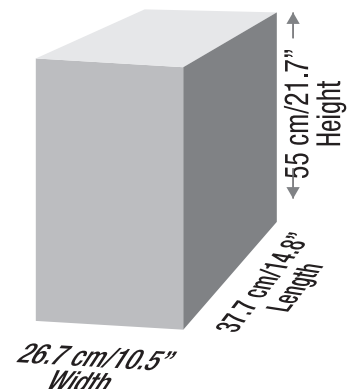

WAREHOUSING INSTRUCTIONS

- 12 packages per level
- 6 levels
- 72 packages per pallet
- No more than 3 pallets up