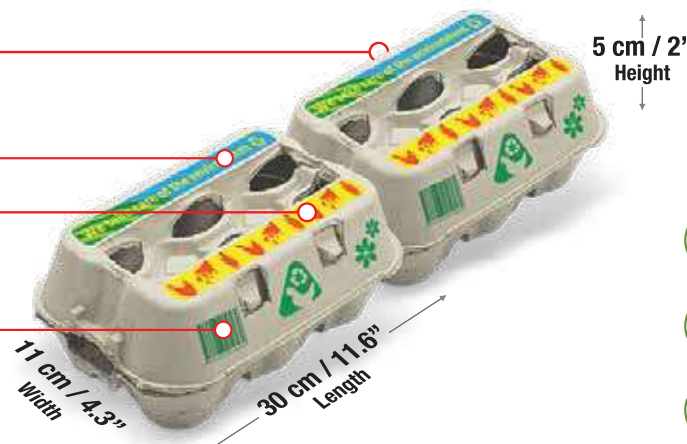

SPECIFICATIONS

MATERIAL: **MOLDED PULP**

COLOR: **NATURAL, PURPLE, OCHER, GREEN AND OTHER COLORS**

RECOMMENDED FOR: **SEPARABLE PACKAGING INTO TWO 6-EGG CARTON FOR 12 UNITS TO 70GR / 0.132 LB**

PACKAGING: **PACK OF 2 X 90 UNITS IN PLASTIC BAG**

PRINTING SPECIFICATION | PRODUCT DIMENSIONS:

Direct printing on Window Egg Carton

Back panel

Top panel

Front panel

Colors

4 direct colors

-  Compostable
-  Recyclable
-  Resistant

UNITS PER BAG	WEIGHT (STD)		VOLUMEN (STD)		PACKAGE DIMENSIONS					
	(kg):	(lb):	(m ³):	(ft ³):	CENTIMETERS			INCHES		
180	10.80	23.76	0.13	4.590	Width	Length	Height	Width	Length	Height
					50	30.5	90	19.68	12	35.43